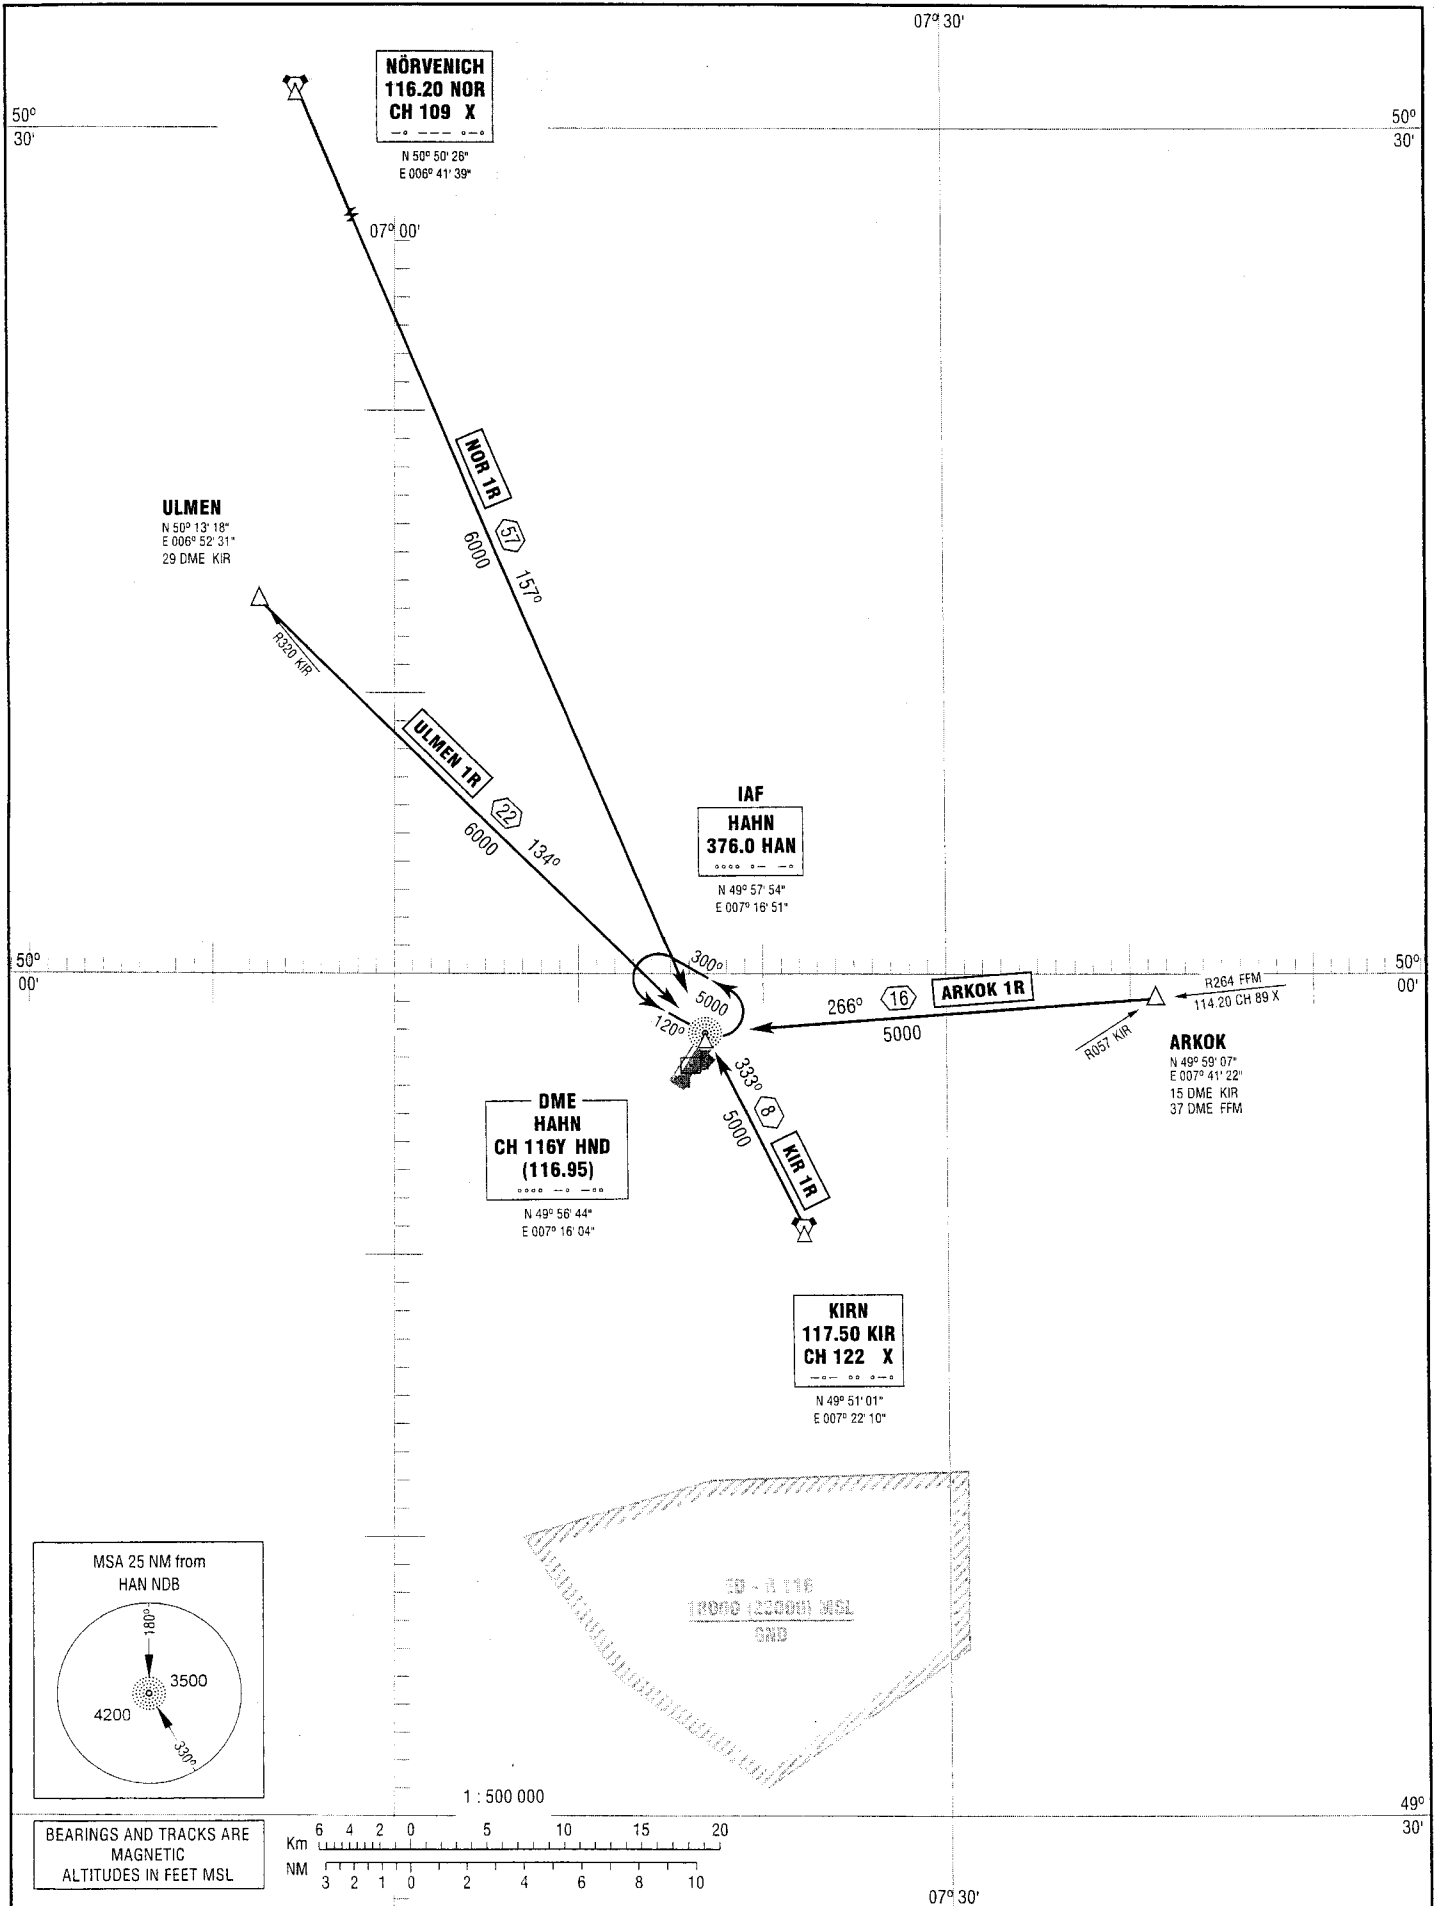

FRANKFURT-HAHN  
RWY 03/21

HAHN ATIS 136.350  
LANGEN RADAR 125.600  
HAHN TOWER 119.650

TRANSITION  
ALTITUDE 5000  
VAR 0°

STANDARD ARRIVAL  
CHART - INSTRUMENT  
(STAR)

Correction: Arrival Route via KIR added.